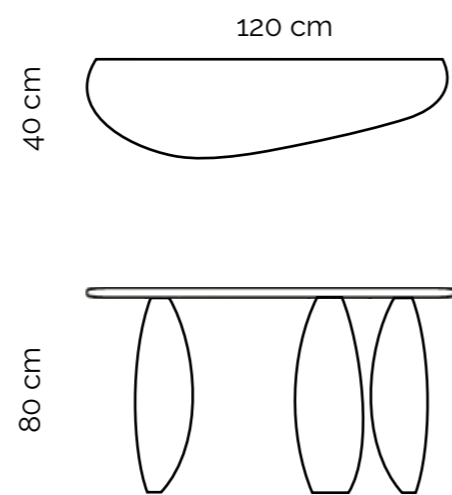

VOBLÉ CONSOLE
NO.3

VOBLE console No.3
bog oak