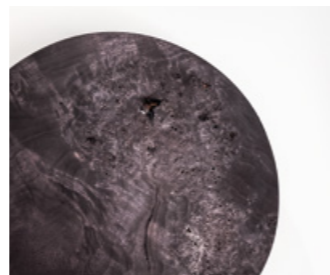

burl black

BRUNI is a brand that creates personalized furniture inspired by the unique structure of wood, for residential and commercial spaces. It looks for a raw material with a historical pedigree and with great reverence transforms it into a usable form.

With expert knowledge it brings out the beauty of the material and exposes the decorative pattern of wood and gives the whole a designer chic