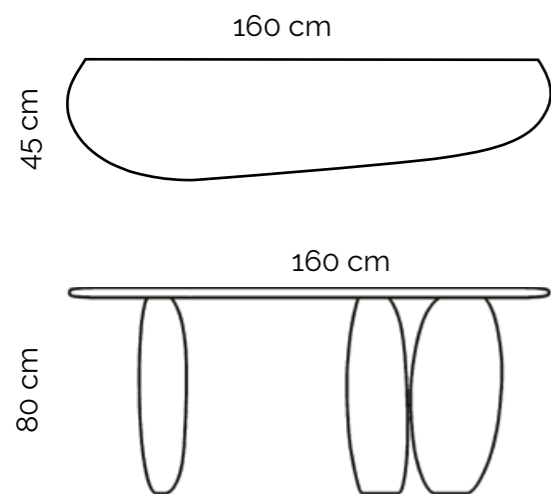

VOBLÉ CONSOLE
NO.3

VOBLE console No.3
bog oak