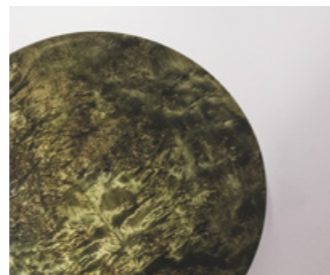

burl olive green