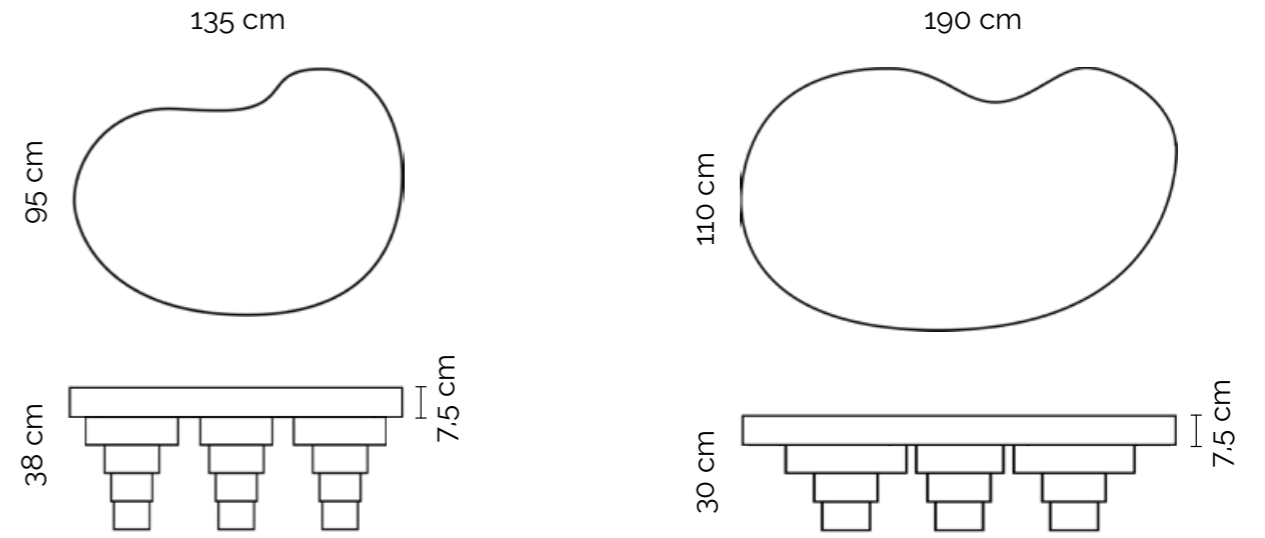

M U N G
coffe table